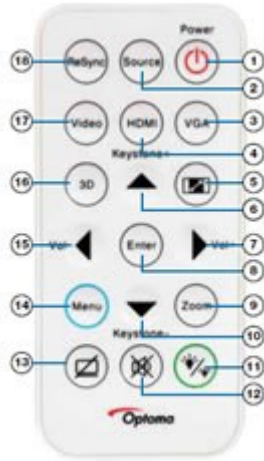

Easy To Use Remote

S316 Remote Control

1. Power
2. Source
3. VGA 1 / VGA 2
4. HDMI
5. Format
6. Up / Keystone +
7. Right / Volume +
8. Enter
9. Zoom
10. Down / Keystone -
11. Lamp Mode
12. Mute
13. AV Mute
14. Menu
15. Left / Volume -
16. 3D
17. Video / S-Video
18. ReSync

S316 Connections

1. S-Video
2. VGA Out
3. VGA 1
4. VGA 2
5. Video
6. Audio2 In
7. Security Bar
8. Audio Out
9. Audio1 In
10. RS232 9 Pin
11. USB (Service / Mouse)
12. HDMI
13. Power
14. Kensington Lock