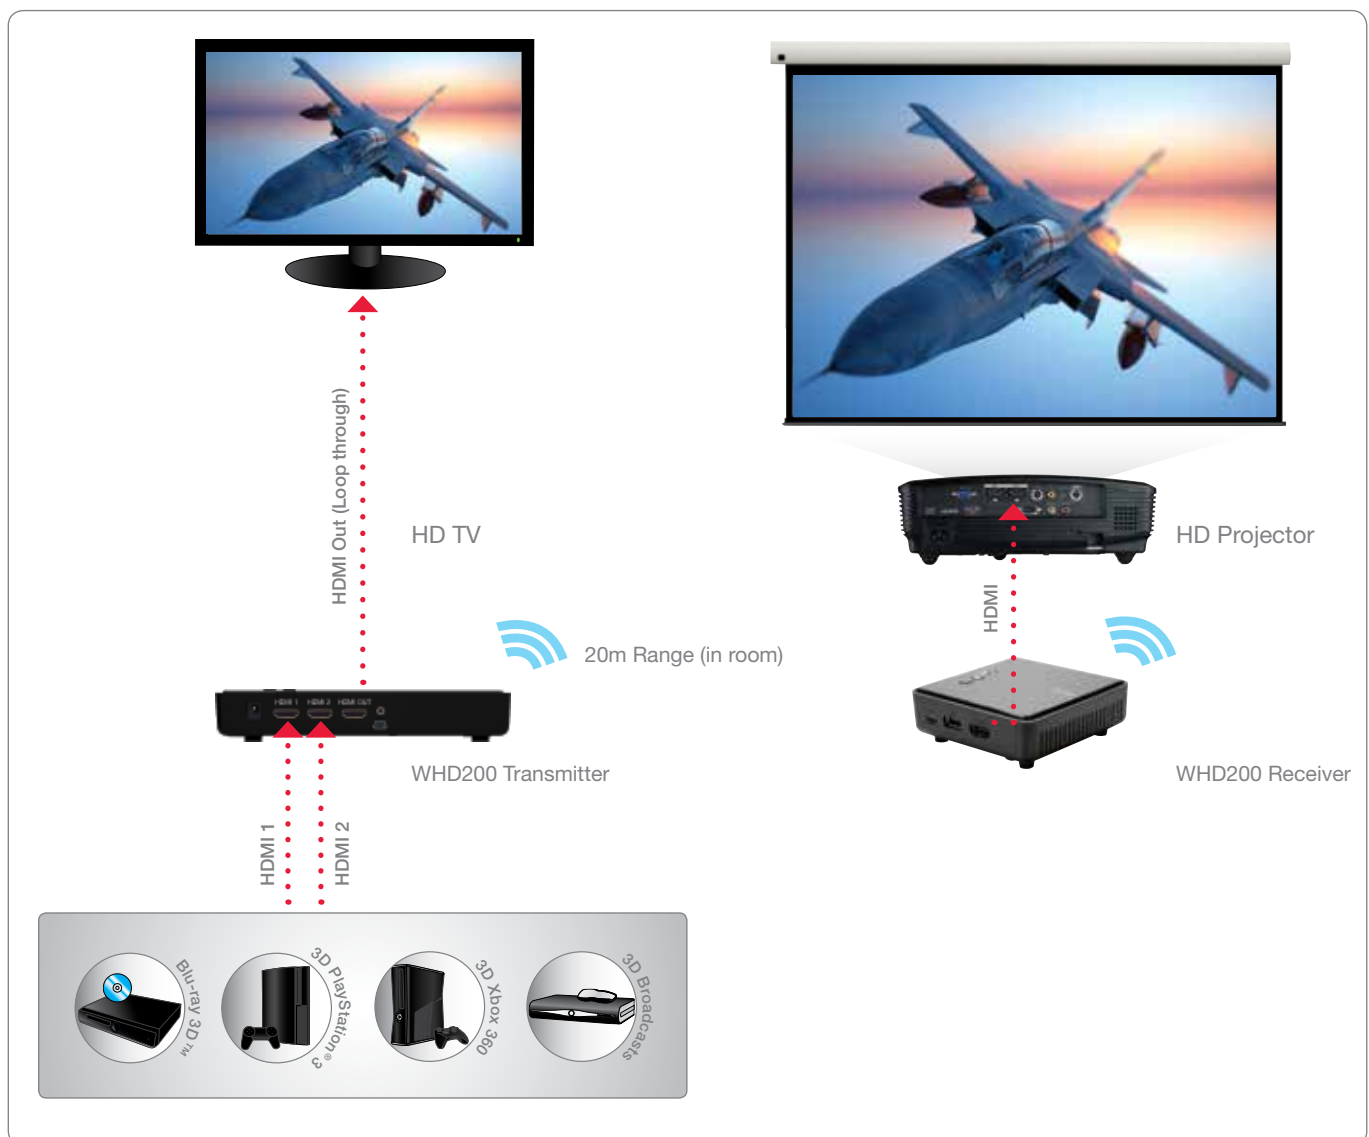

WHD200 SPECIFICATIONS

2D Video Streaming	1080p24, 1080p50, 1080p60 1080i50, 1080i60 720p50, 720p60, 576p, 480p
3D Video Streaming	Frame-pack: 1080p24, 720p50/60 Side-by-Side (half): 1080i50/60, 720p50/60 Over-Under: 1080p24, 720p50/60
Audio Support	up to 6 Mbps AC-3 and DTS
Transmission Range	20 meters "In Room" - depends on specific environment
System Latency	Less than 1ms
Antenna	Omni-directional High Performance Internal Antennas
Operating Frequencies	4.9~5.9GHz
Power Supply	100~240V AC in, 5V DC out
Operating Temperature	0~40 °C
Standard Accessories	Mini-USB Power Adaptor, DC Power Adapter, 2x HDMI (1.5m) Cable, Fixing Kit, Quick Start Guide, IR repeater, Remote control

TRANSMITTER

Input	2x HDMI (v1.4a 3D support)
Output	HDMI (v1.4a 3D support)
Power	5V DC via mini-USB
Dimensions (WxDxH)	182 x 92 x 31 mm

RECEIVER

Output	HDMI (v1.4a 3D support)
Power	5V DC via mini-USB
Dimensions (WxDxH)	95 x 95 x 34 mm

Compatible Projectors	Optoma Home Entertainment projectors (for a full list of compatible projectors visit our website www.optoma.eu)

Stream **Full HD 1080p 3D** to your **HD projector / HD TV** from Blu-Ray™ / DVD / Console wirelessly

Please visit www.optoma.eu for a full list of compatible models

Optoma Europe Ltd.
42 Caxton Way, Watford Business Park, Watford, Hertfordshire, UK. WD18 8QZ

www.optoma.co.uk

© 2013 Optoma Europe Ltd. Specifications are subject to change without notice. Optoma is a registered trademark of Optoma Europe Ltd. All other product names and company names used herein are for identifications purposes only and may be trademarks or registered trademarks of their respective owners. Some images may be simulated. All images of products are for representation purposes only. Whilst every care is taken to provide accurate images of our products, actual products may differ slightly. Some product images may have been digitally altered by us to add an Optoma logo to the front panel. Optoma reserves the right to amend or alter actual product or product images without notice. Errors and omissions excepted, all specifications are subject to change without notice.