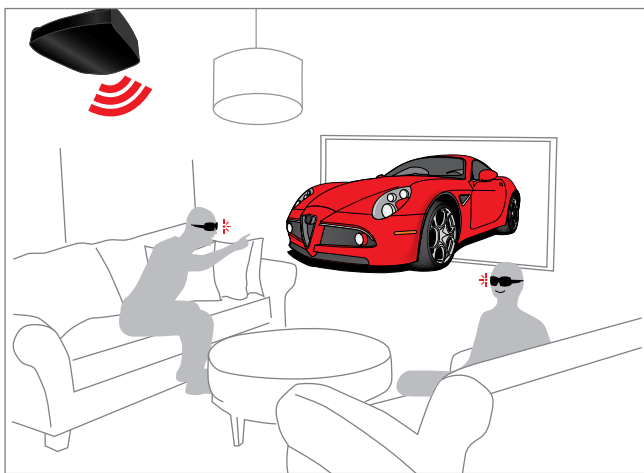

ZF2100

System / Glasses

Premium 3D Glasses

For the greatest 3D experience, Optoma introduce their 2nd generation wireless 3D glasses...

-  Clear, bright 3D images with high contrast
-  Easy to use – Always in sync, with no line-of-sight required
-  Lightweight and fully rechargeable
-  Keep your glasses looking brand new – cleaning cloth and soft bag provided

- Full 3D**
720p
- Full 3D**
1080p
- 3D-XL**
Ready

PRODUCT HIGHLIGHTS

Developed in parallel with our “Full 3D” projectors, the ZF2100 system is optimised to provide higher contrast & brighter images than ever before, while eliminating tedious issues with emitter placement, limited range and potential interference commonly experienced when using Infra-red.

Fully rechargeable, our ZF2100 glasses give you the peace of mind that comes with knowing both installing and using them will be hassle free.

SPECIFICATIONS

3D Refresh rate	100/120/144Hz (50/60/72Hz per eye)
Dimensions (W x D x H)	160 x 160 x 55 (mm)
Weight	39g
Battery Type	Rechargeable Lithium Polymer
Battery Life	Up to 15 Hours
Range	Up to 40M (Dependent on environment)
Operating Conditions	0°C - 40°C
Storage	≤90%
Display requirements	Projector / Display must have a “3D Sync” connector (VESA DIN3)
Supported Projectors	HD83, HD33, HD300X, GT750
Supported Accessories	See Optoma website for details

ZF2100 SYSTEM AND GLASSES

- ✓ Crystal clear 3D image
- ✓ Easy Set-up
- ✓ Rechargeable

INFRA-RED (IR) GLASSES

- ✗ Can easily lose sync
- ✗ Difficult install
- ✗ Interferes with remotes

ZF2100 System includes:			ZF2100 Glasses includes:	
				
Glasses	ZF2100 Emitter	Soft carry bag & cleaning cloth	Glasses	Charging
				
VESA 3D-sync	Charging		Soft carry bag & cleaning cloth	