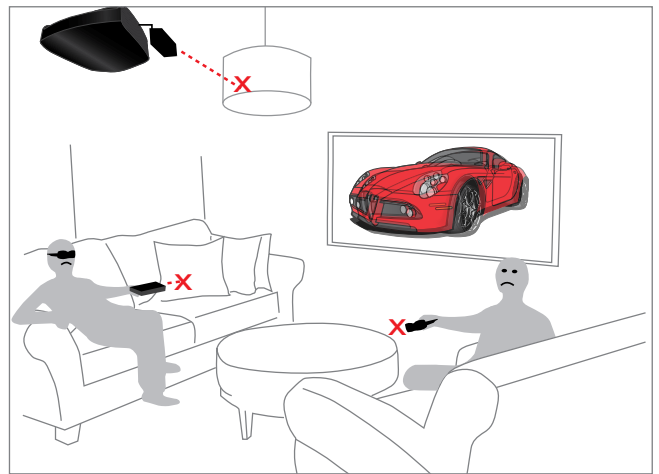

Fully rechargeable, our ZF2100 glasses give you the peace of mind that comes with knowing both installing and using them will be hassle free.

SPECIFICATIONS

3D Refresh rate	100/120/144Hz (50/60/72Hz per eye)
Dimensions (W x D x H)	160 x 160 x 55 (mm)
Weight	39g
Battery Type	Rechargeable Lithium Polymer
Battery Life	Up to 15 Hours
Range	Up to 40M (Dependent on environment)
Operating Conditions	0°C - 40°C
Storage	≤90%
Display requirements	Projector / Display must have a “3D Sync” connector (VESA DIN3)
Supported Projectors	HD83, HD33, HD300X, GT750
Supported Accessories	See Optoma website for details

ZF2100 SYSTEM AND GLASSES

- ✓ Crystal clear 3D image
- ✓ Easy Set-up
- ✓ Rechargeable

INFRA-RED (IR) GLASSES

- ✗ Can easily lose sync
- ✗ Difficult install
- ✗ Interferes with remotes

ZF2100 System includes:			ZF2100 Glasses includes:	
				
Glasses	ZF2100 Emitter	Soft carry bag & cleaning cloth	Glasses	Charging
				
VESA 3D-sync	Charging		Soft carry bag & cleaning cloth	