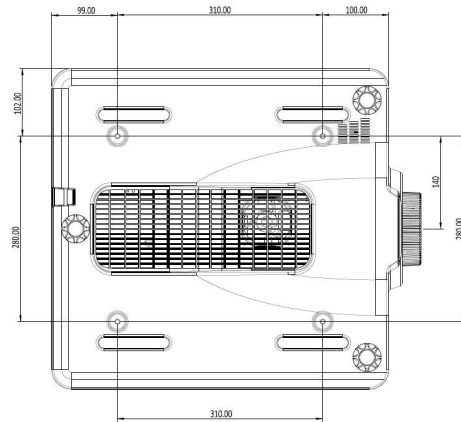

POWER CORD LOCATION

GENERAL NOTE  
 MASS: 17.0 kg (with lens)  
 OPERATING TEMPERATURE RANGE:  
 5°C~40°C @0~2500FT  
 5°C~35°C @2500~5000FT  
 5°C~30°C @5000~10000FT  
 INPUT :AC 100-240V~, 50/60 Hz, 7.0A