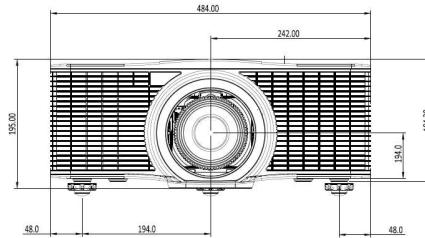

POWER CORD LOCATION

GENERAL NOTE  
 MASS: 17.0 kg (with lens)  
 OPERATING TEMPERATURE RANGE:  
 5°C~40°C @0~2500FT  
 5°C~35°C @2500~5000FT  
 5°C~30°C @5000~10000FT  
 INPUT :AC 100-240V~, 50/60 Hz, 7.0A