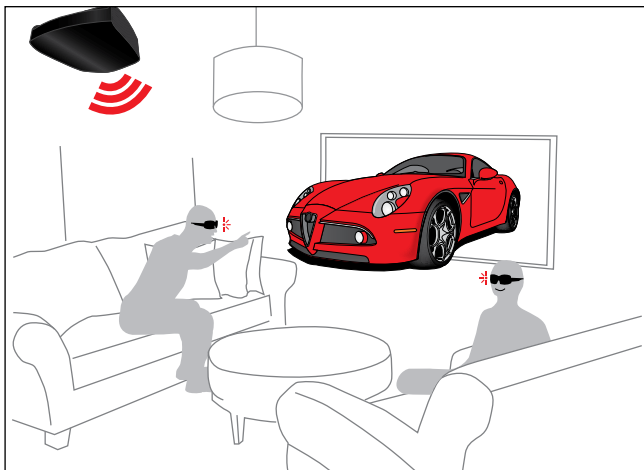

PRODUCT HIGHLIGHTS

Developed in parallel with our “Full 3D” projectors, the 3D-RF system is optimised to provide higher contrast & brighter images than ever before, while eliminating tedious issues with emitter placement, limited range and potential interference commonly experienced when using Infra-red.

Fully rechargeable, our 3D-RF glasses give you the peace of mind that comes with knowing both installing and using them will be hassle free.

SPECIFICATIONS

3D Refresh rate	100 / 120Hz (50 / 60Hz per eye)
Dimensions (W x D x H)	160 x 160 x 55 (mm)
Weight	57g
Battery Type	Rechargeable Lithium Polymer
Battery Life	Up to 60 Hours
Range	Up to 40M (Dependent on environment)
Operating Conditions	5°C - 45°C
Storage Humidity	≤90%
Display requirements	Projector / Display must have a “3D Sync” connector (VESA DIN3)
Supported Projectors	HD83, HD33, HD300X, GT750
Supported Accessories	Optoma 3D-XL 3D Projector adapter (when combined with a compatible “3D-XL ready” projector)

3D-RF SYSTEM AND GLASSES

- ✓ Crystal clear 3D image
- ✓ Easy Set-up
- ✓ Rechargeable