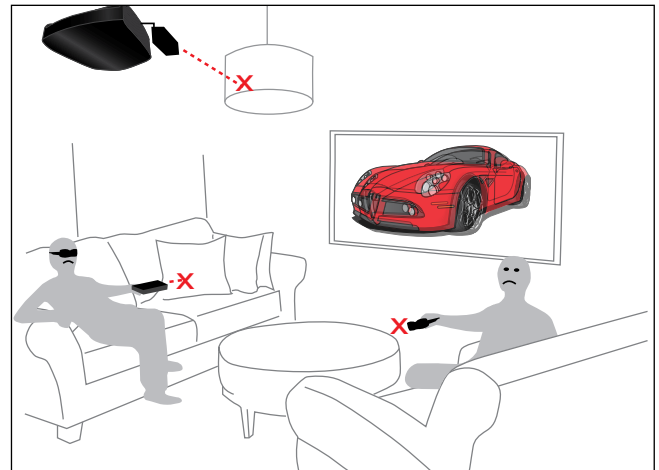

Full 3D
1080p

3D-XL
Ready

PRODUCT HIGHLIGHTS

Developed in parallel with our “Full 3D” projectors, the 3D-RF system is optimised to provide higher contrast & brighter images than ever before, while eliminating tedious issues with emitter placement, limited range and potential interference commonly experienced when using Infra-red.

Fully rechargeable, our 3D-RF glasses give you the peace of mind that comes with knowing both installing and using them will be hassle free.

SPECIFICATIONS

3D Refresh rate	100 / 120Hz (50 / 60Hz per eye)
Dimensions (W x D x H)	160 x 160 x 55 (mm)
Weight	57g
Battery Type	Rechargeable Lithium Polymer
Battery Life	Up to 60 Hours
Range	Up to 40M (Dependent on environment)
Operating Conditions	5°C - 45°C
Storage Humidity	≤90%
Display requirements	Projector / Display must have a “3D Sync” connector (VESA DIN3)
Supported Projectors	HD83, HD33, HD300X, GT750
Supported Accessories	Optoma 3D-XL 3D Projector adapter (when combined with a compatible “3D-XL ready” projector)

3D-RF SYSTEM AND GLASSES

- ✓ Crystal clear 3D image
- ✓ Easy Set-up
- ✓ Rechargeable

INFRA-RED (IR) GLASSES

- ✗ Can easily lose sync
- ✗ Difficult install
- ✗ Interferes with remotes

3D-RF System includes:		3D-RF Glasses includes:	
			
Glasses	3D-RF Emitter	Glasses	Micro-USB
			
VESA 3D-sync	Micro-USB		