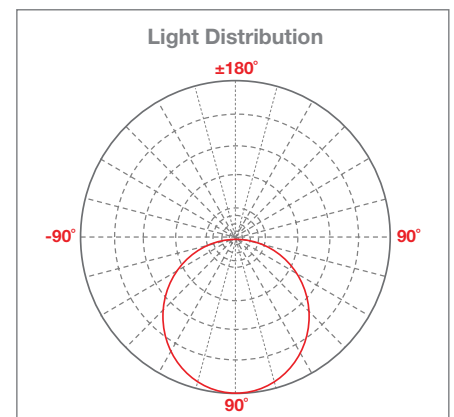

## Flat Panel LED Lighting

- Low profile LED Panel light
- Recessed, Pendant or wall mount
- Proven high quality LED's

Length x Width x Height	295 x 1195 x 9mm
Trim	Aluminium
Weight	3.76Kg

- **Ultra Low Power Consumption:**  
Reduced Energy Bills
- **Instant Start:**  
No warm up time needed
- **Low Heat:**  
Reduction in air-conditioning running costs
- **No Mercury Lamps:**  
No specialist waste management required

Hanging

Recessed

Mounted

Simple Connection

Light Distribution

Model Name / Part Number	Flat Panel: FP3012C1MB-1	
Typical Power (Watts)	38	
Typical Lumen output	3360	
Total circuit watts when used with recommended power supply	37.8	
Lumens per circuit watt	89	
Colour Temperature	6000 K	
CRI	80±2	
Uniformity	80%+	
Power Factor when used with recommended Power Supply	0.9 +	
Supporting Surface material	Aluminium	
Panel Class - Panel Only-	Class III	
IP Rating - Panel Only-	IP20	
Typical ambient operating temperature	25°C	
Maximum operating temperature - Panel Only-	+50°C	
Lifetime to L70	40,000 + Hours	
DC Rated input voltage /Current - Panel Only-	24-36 V / DC 1200mA	
Power supply and control options	Non Dimmable: PCS045-120-1	Dimmable: PCM045-120-1
Accessories	Emergency Kit / Hanging kit / Mounting Brackets	