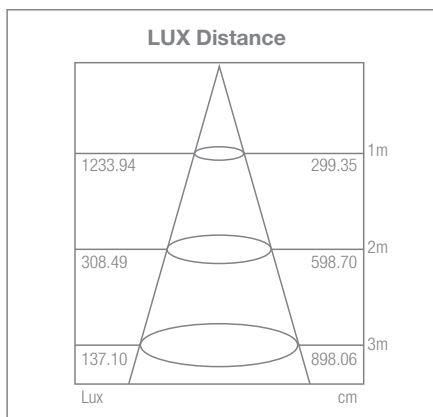

Simple Connection